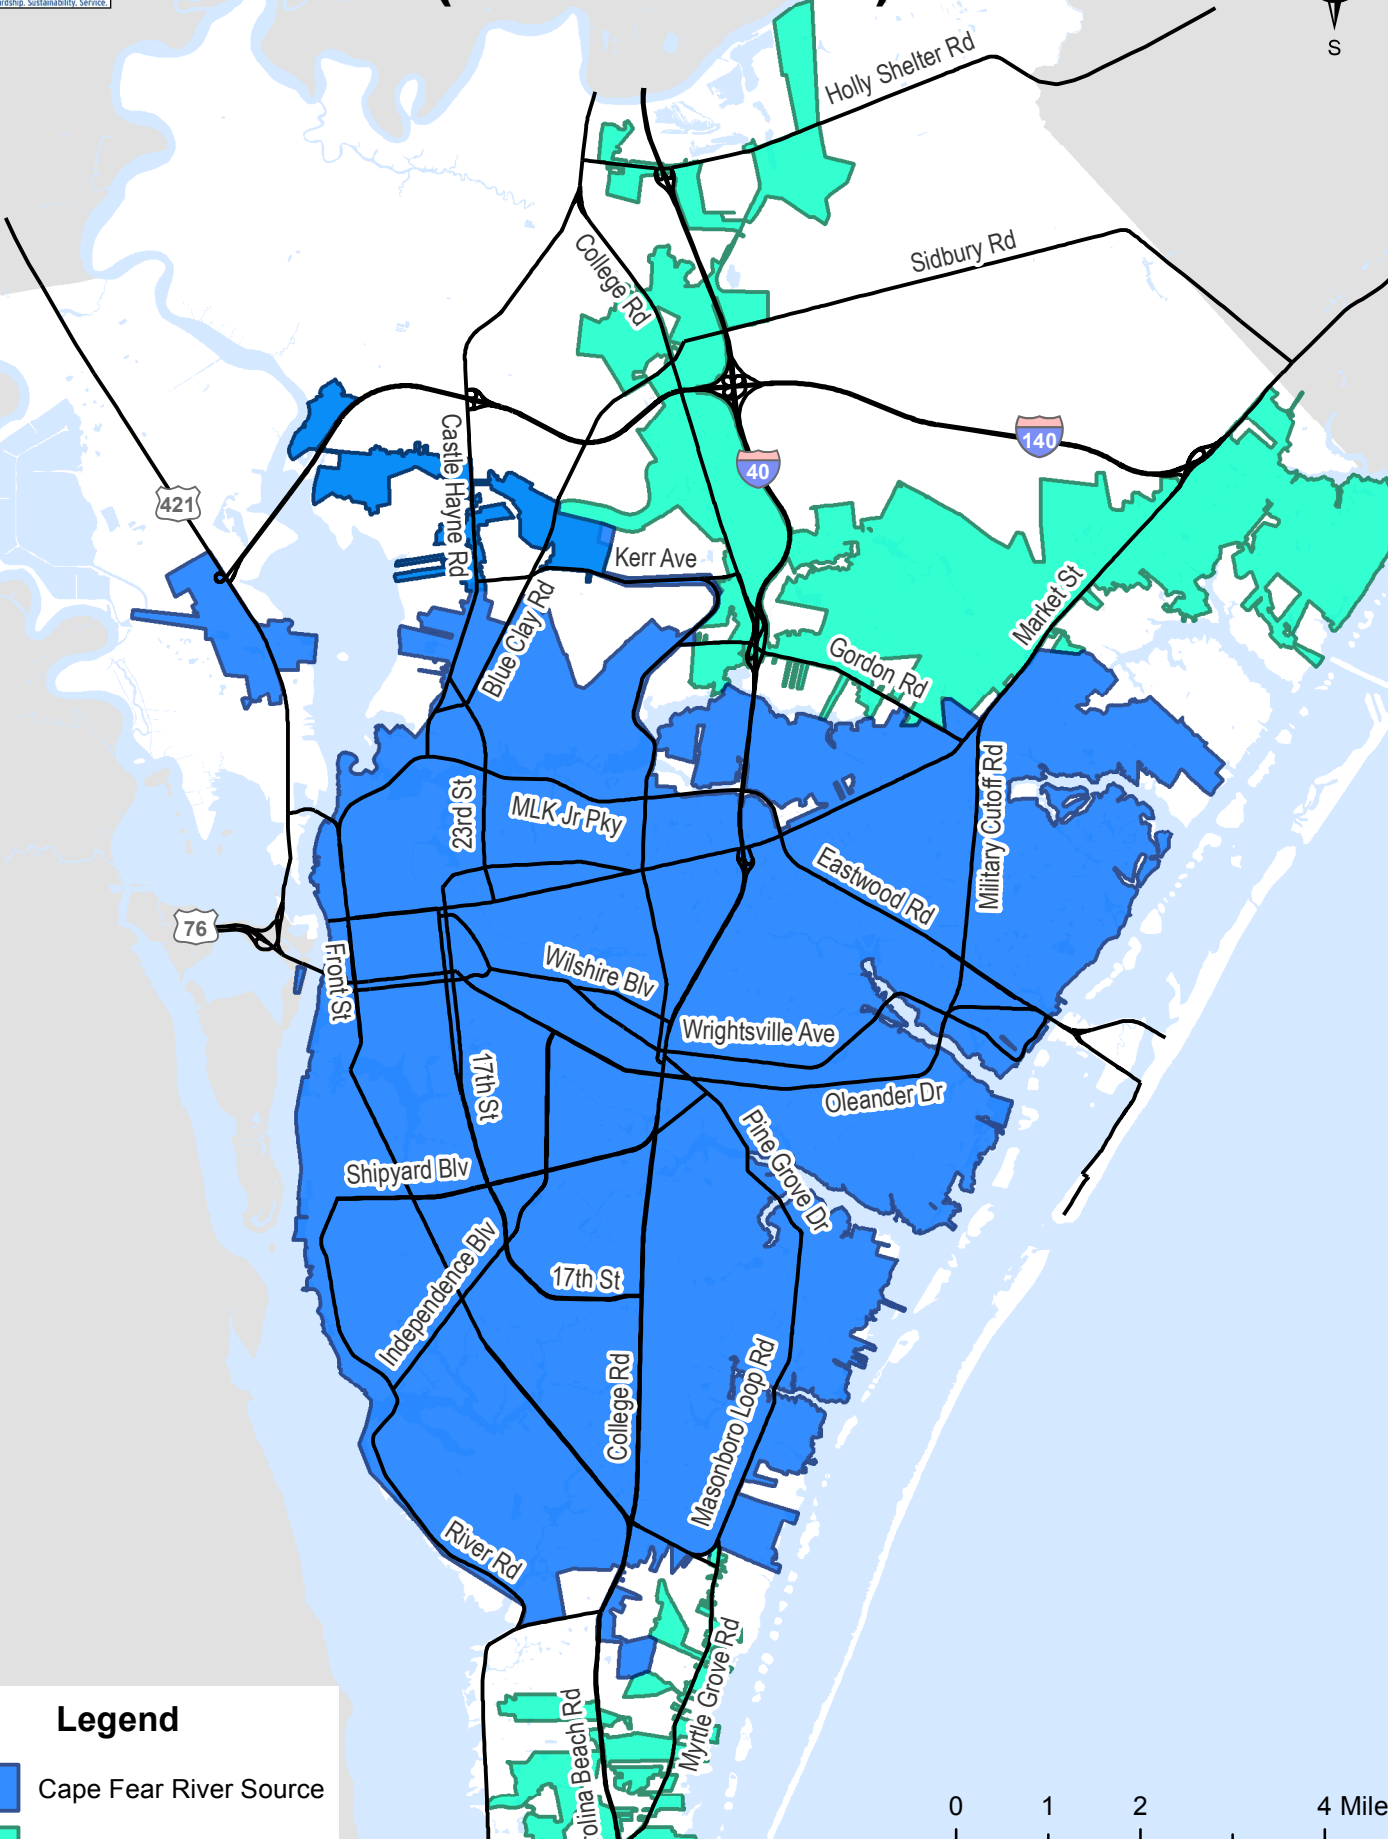

CFPUA Water Service Areas (As of June 2017)

Legend

-  Cape Fear River Source
-  Groundwater Source